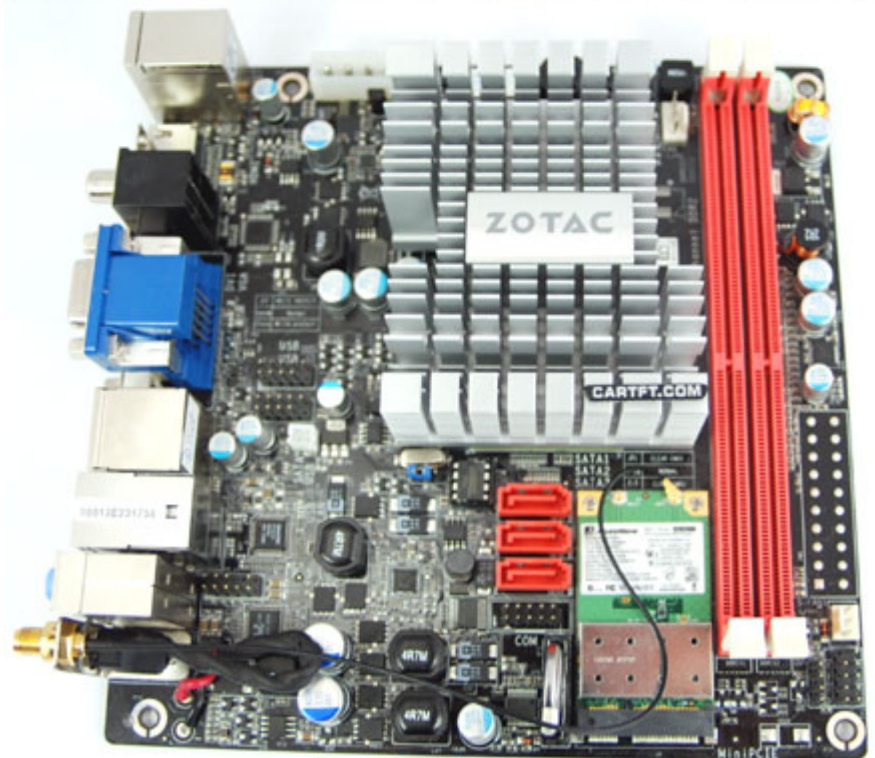

999.00 EUR  
incl. 19% VAT, plus [shipping](#)

- NVIDIA ION !
- Mini-PCI Express
- HDMI
- Fanless !

Support: [Review \[DE\]](#) | [Review \[EN\]](#)

Experience fluid and vivid high-definition video playback with the ultra-compact ZOTAC @ ION platform. The mini-ITX form factor ZOTAC @ ION combines a high-performance NVIDIA @ ION graphics processor with a power-efficient Intel @ Atom processor for the ultimate eco-friendly platform that has no troubles handling regular web browsing, e-mail, productivity and HD video playback tasks.